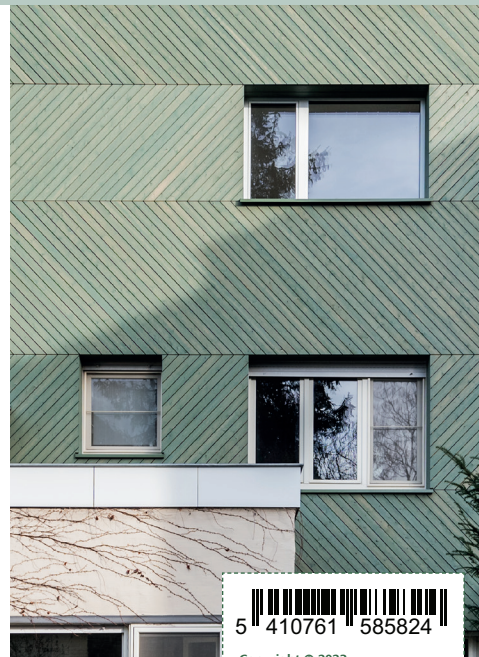

Rubio[®] MONOCOAT

Protects and
colours your
wood in one
single layer

WWW.RUBIOMONOCOAT.COM

5 410761 585824

Copyright © 2023
BV Muylle Facon SRL, Izegem (Belgium)

THE GREY COLLECTION ON PINE

DIRTY GREY #1

TIMELESS GREY #2