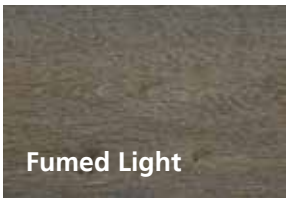

Rubio[®] MONOCOAT

**Non-reactive
pretreatment**
to give new wood
an old look

WWW.RUBIOMONOCOAT.COM

5 410761 408062

Copyright © 2022
BV MUYLLE FACON SRL, IZEGEM (BELGIUM)

Fumed look

Authentic Amonia look

Smoked look

This product is a pre-treatment and does not protect the wood. It has to be combined with one of our Rubio Monocoat finishing products for maximum protection.

The colours can be mixed to get the exact pre-aged tone the customer has in mind.