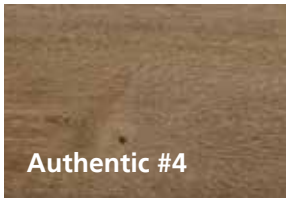

Rubio[®] MONOCOAT

**Non-reactive
pretreatment**
to give new wood
an old look

WWW.RUBIOMONOCOAT.COM

5 410761 408062

Copyright © 2022
BV MUYLLE FACON SRL, IZEGEM (BELGIUM)

Fumed look

Authentic Amonia look

Smoked look

This product is a pre-treatment and does not protect the wood. It has to be combined with one of our Rubio Monocoat finishing products for maximum protection.

The colours can be mixed to get the exact pre-aged tone the customer has in mind.