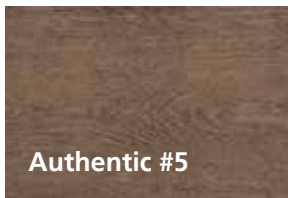

Rubio[®] MONOCOAT

**Non-reactive
pretreatment**
to give new wood
an old look

WWW.RUBIOMONOCOAT.COM

5 410761 408062

Copyright © 2022
BV MUYLLE FACON SRL, IZEGEM (BELGIUM)

Fumed look

Authentic Amonia look

Smoked look

This product is a pre-treatment and does not protect the wood. It has to be combined with one of our Rubio Monocoat finishing products for maximum protection.

The colours can be mixed to get the exact pre-aged tone the customer has in mind.