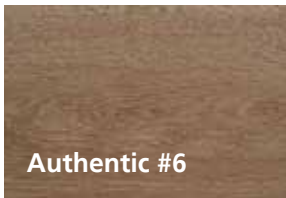

Rubio[®] MONOCOAT

**Non-reactive
pretreatment**
to give new wood
an old look

WWW.RUBIOMONOCOAT.COM

5 410761 408062

Copyright © 2022
BV MUYLLE FACON SRL, IZEGEM (BELGIUM)

Fumed look

Authentic Amonia look

Smoked look

This product is a pre-treatment and does not protect the wood. It has to be combined with one of our Rubio Monocoat finishing products for maximum protection.

The colours can be mixed to get the exact pre-aged tone the customer has in mind.